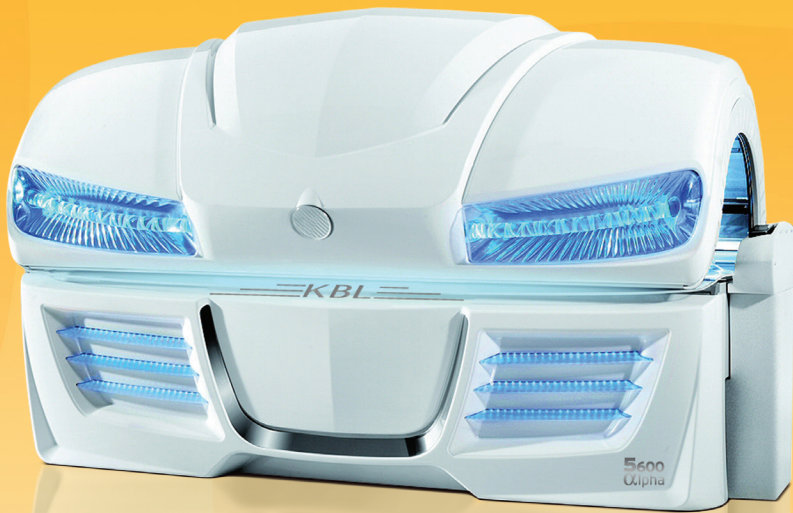

KBL® 5600 Alpha

46 Total Lamps

Canopy:
24 160w
4 500w
2 p2 lamps

Shoulder:
N/A

Lounge:
16 180w (1.9m)

Total Lamp Wattage:
8,880w

Technical Specs

Size:
Length—92" (7'8")
Width—57" (4'9")
Height—71" (6'11")

Facial Reflectors:
Aluminum

Ballasts:
Electronic—cpi

Timer:
12 minute T-Max® compatible

Power:
4 wire, 3 phase, 208v, 40 amp (available in single
phase at 70 amp)

Features

- p2 pigment lamps
- CPI=equal output for life of lamp
- AAA comfort: aquaCool, aroma, air-conditioning
- MP3, SD card audio system with music vibration and volume control
- ACS auto-adjusting ventilation